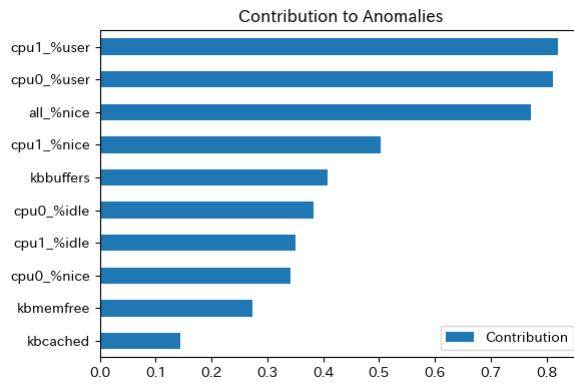

Anomaly Detection Report

(2024-07-12 08:00:00~2024-07-16 23:00:00)

- Summary during the target period

Number of times the anomaly score exceeded the threshold: 2

Maximum anomaly score: 3.92

- Detailed report of each time the anomaly score exceeded the threshold (up to 24 hours)

2024-07-12 09:00:00 (Anomaly Score: 3.92)

2024-07-16 09:00:00 (Anomaly Score: 3.26)

- Top 10 sensors with high contribution to anomalies

- Time series graph of the top 5 sensors

- Top 10 sensors with high contribution to anomalies