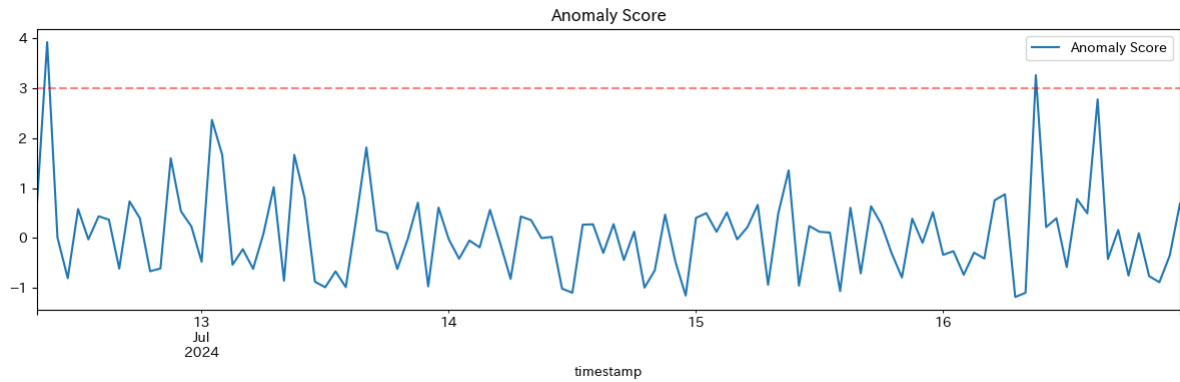

Anomaly Detection Report

(2024-07-12 08:00:00~2024-07-16 23:00:00)

- Summary during the target period

Number of times the anomaly score exceeded the threshold: 2

Maximum anomaly score: 3.92

- Detailed report of each time the anomaly score exceeded the threshold (up to 24 hours)

2024-07-12 09:00:00 (Anomaly Score: 3.92)

2024-07-16 09:00:00 (Anomaly Score: 3.26)

- Top 10 sensors with high contribution to anomalies

- Time series graph of the top 5 sensors

- Top 10 sensors with high contribution to anomalies

- Time series graph of the top 5 sensors