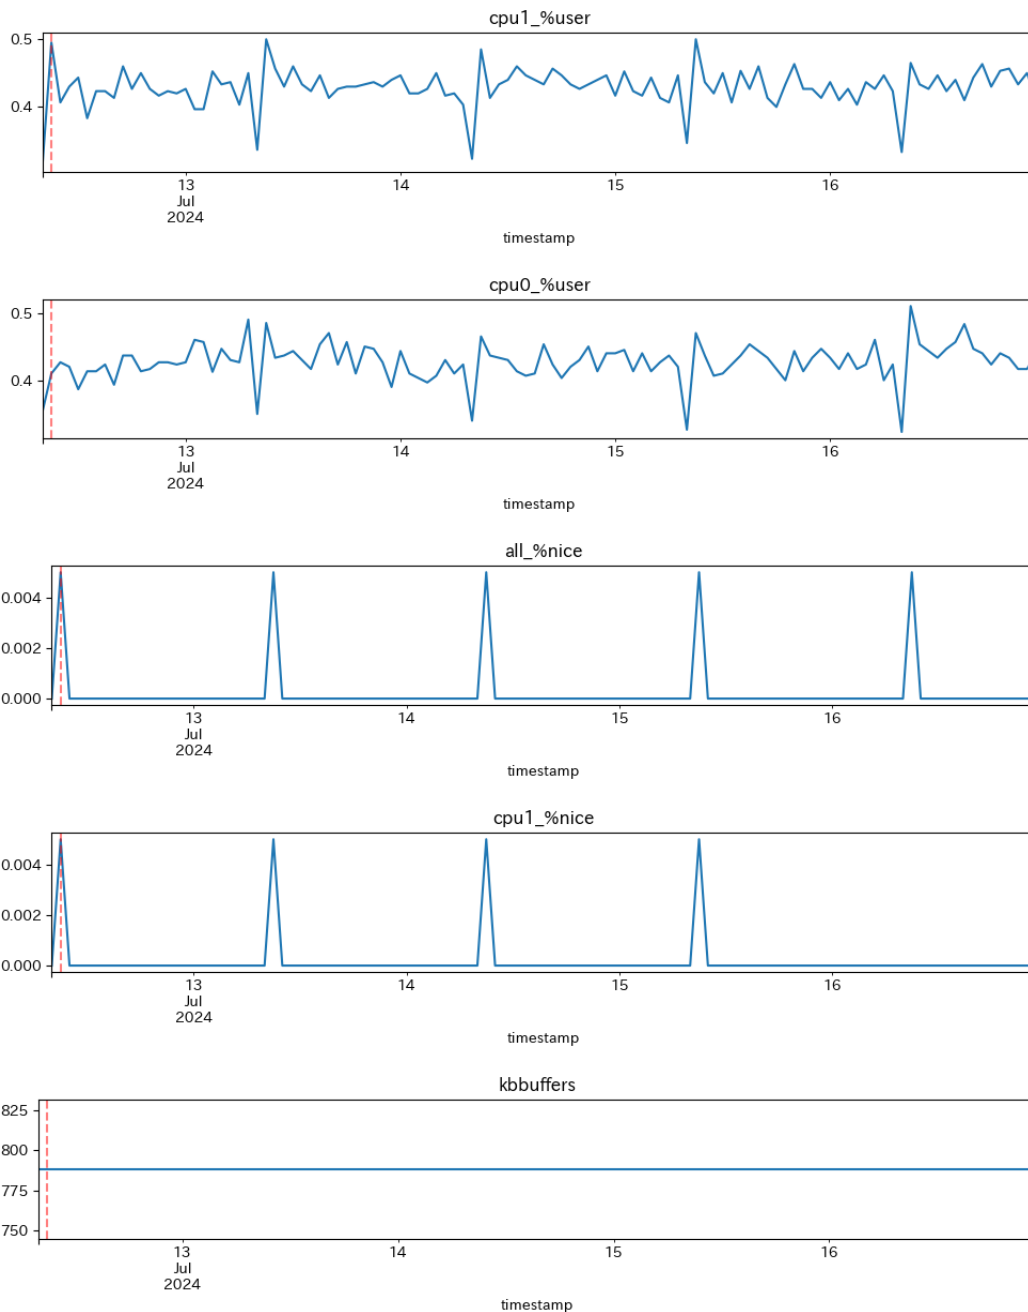

Anomaly Detection Report

(2024-07-12 08:00:00~2024-07-16 23:00:00)

- Summary during the target period

Number of times the anomaly score exceeded the threshold: 2

Maximum anomaly score: 3.92

- Detailed report of each time the anomaly score exceeded the threshold (up to 24 hours)

2024-07-12 09:00:00 (Anomaly Score: 3.92)

2024-07-16 09:00:00 (Anomaly Score: 3.26)

- Top 10 sensors with high contribution to anomalies

- Time series graph of the top 5 sensors

- Top 10 sensors with high contribution to anomalies

- Time series graph of the top 5 sensors