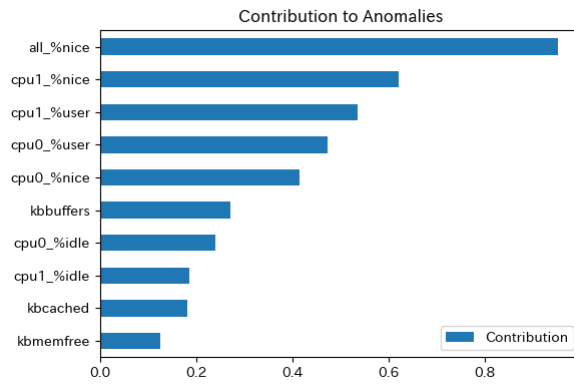

2024-07-12 09:00:00 (Anomaly Score: 3.92)

2024-07-16 09:00:00 (Anomaly Score: 3.26)

- Top 10 sensors with high contribution to anomalies

- Time series graph of the top 5 sensors

- Top 10 sensors with high contribution to anomalies

- Time series graph of the top 5 sensors